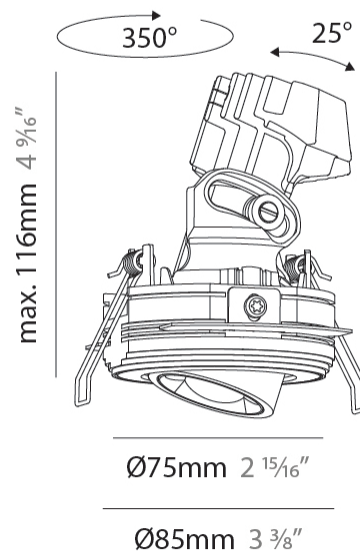

PHYSICAL

Shape: Round
Diameter (mm): 75
Diameter (in): 2 ¹⁵/₁₆
Height (mm): 116
Height (in): 4 ⁹/₁₆
Ceiling Thickness (mm): 10 / 12.5 / 15 / 25
Ceiling Thickness (in): 3/8 or 1/2 or 9/16 or 1
Min. Recessing Depth (mm): 125
Min. Recessing Depth (in): 4 ¹⁵/₁₆
Light Distribution: Direct
Diffuser: Lens Pack - Spread Lens / Linear Spread Lens / Honeycomb Louver
Fixture Finish: SSR / BKV / CWI / CRY / HAB / UFT / ITA / RUA / FTG / MYG / LOD / PUS / FRO / FUP / KIA / POP / BLS / SPG / MEY / GOH / GUM / CHC / COM / ABZ / JAG / OBR / MOS / ROR
Fixture Material: Aluminum Die Cast
Cut-out Measurements: D. 86mm / 3 3/8"

ELECTRICAL

Lamp Type: LED (Zhaga Standard)
Input Wattage (W): 16
Total Output Wattage (W): 14.6
Dimming: Tri-Mode (Non-Dimming and Phase Dimming (120Vac only) and 0-10V Dimming)
Driver Included: No
Driver Location: Recessed Housing
Driver Type: Constant Current - Universal
Driver Class: Class 2
Input Voltage (V): 120 - 277
Constant Current (MA): 350

LED

Number of LEDs: 1
Color Temperature (°K): 2700 / 3000 / 3500 / 4000
Max. Delivered Lumen (lm): 1295 / 1377 / 1442 / 1455
Nominal Lumen (lm): 1566 / 1665 / 1743 / 1759
CRI: >90 CRI
Lamp Life (hrs): 50000

OPTICAL

Reflector°: 34
Adjustability: Rotational 350° / Tilt 25°

RATINGS AND CERTIFICATIONS

Certified By: Certified for North American Standards
IP rating: IP20